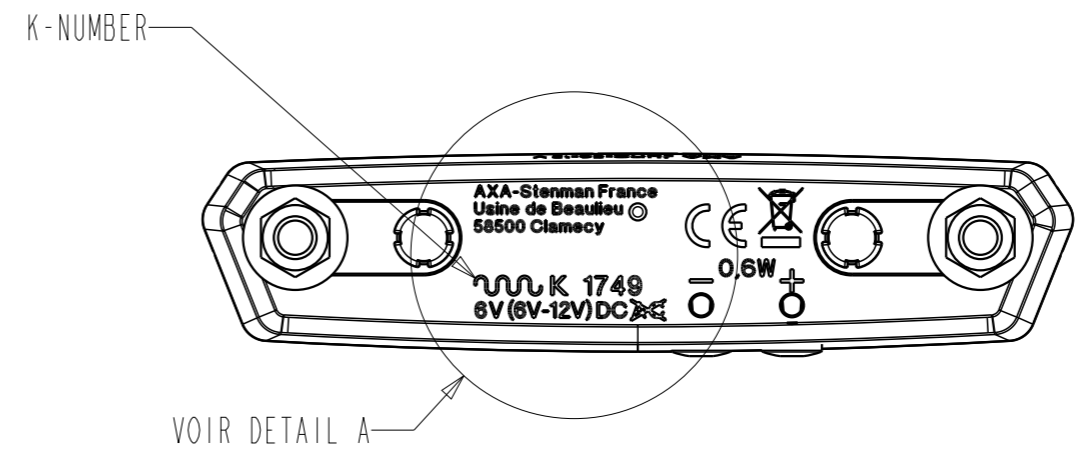

NAME: Juno Ebike  
 UNITS: mm

REFERENCE AXIS FOR REAR LIGHT =  
 LONGITUDINAL AXIS OF THE BICYCLE

K-number engraved on the product (0.2mm depth)

REFERENCE AXIS FOR REAR LIGHT = LONGITUDINAL AXIS OF THE BICYCLE