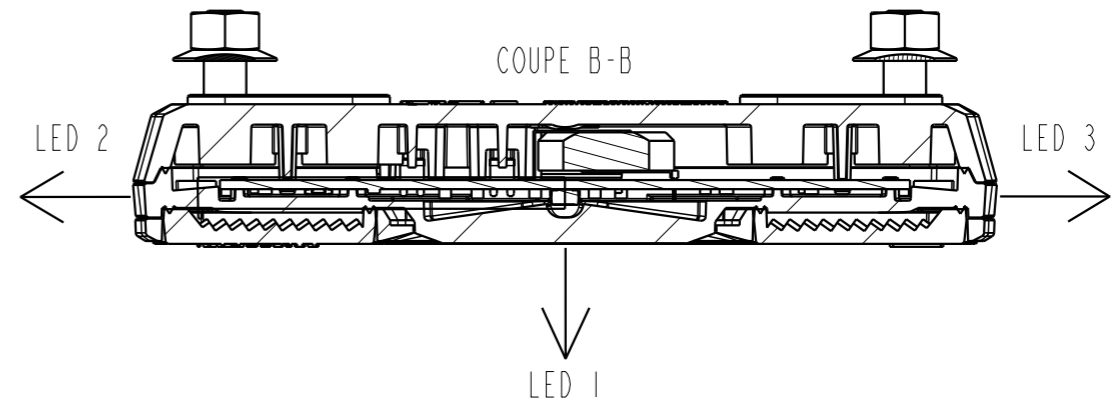

NAME: Juno Ebike  
 UNITS: mm

REFERENCE AXIS FOR REAR LIGHT =  
 LONGITUDINAL AXIS OF THE BICYCLE

K-number engraved on the product (0.2mm depth)

REFERENCE AXIS FOR REAR LIGHT = LONGITUDINAL AXIS OF THE BICYCLE