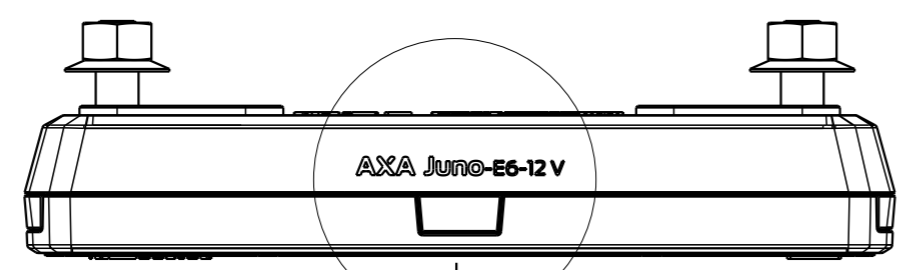

NAME: Juno Ebike  
 UNITS: mm

REFERENCE AXIS FOR REAR LIGHT =  
 LONGITUDINAL AXIS OF THE BICYCLE

K-number engraved on the product (0.2mm depth)

REFERENCE AXIS FOR REAR LIGHT = LONGITUDINAL AXIS OF THE BICYCLE