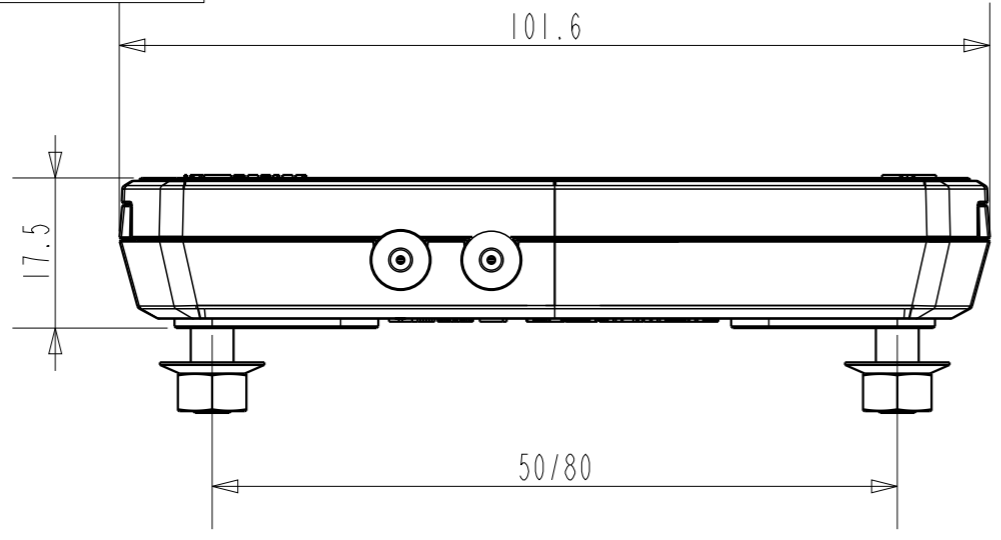

NAME: Juno Ebike  
 UNITS: mm

REFERENCE AXIS FOR REAR LIGHT =  
 LONGITUDINAL AXIS OF THE BICYCLE

K-number engraved on the product (0.2mm depth)

REFERENCE AXIS FOR REAR LIGHT = LONGITUDINAL AXIS OF THE BICYCLE