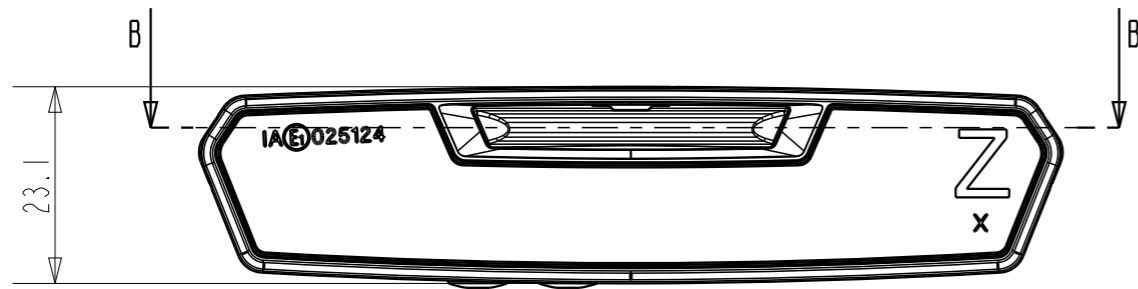

NAME: Juno Ebike  
 UNITS: mm

REFERENCE AXIS FOR REAR LIGHT =  
 LONGITUDINAL AXIS OF THE BICYCLE

K-number engraved on the product (0.2mm depth)

REFERENCE AXIS FOR REAR LIGHT = LONGITUDINAL AXIS OF THE BICYCLE