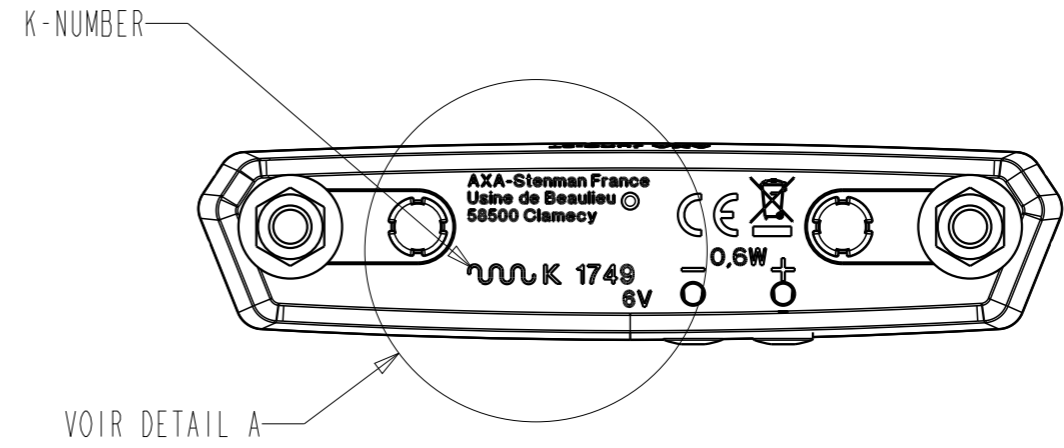

NAME: Juno Ebike  
 UNITS: mm

REFERENCE AXIS FOR REAR LIGHT =  
 LONGITUDINAL AXIS OF THE BICYCLE

K-number engraved on the product (0.2mm depth)

REFERENCE AXIS FOR REAR LIGHT = LONGITUDINAL AXIS OF THE BICYCLE