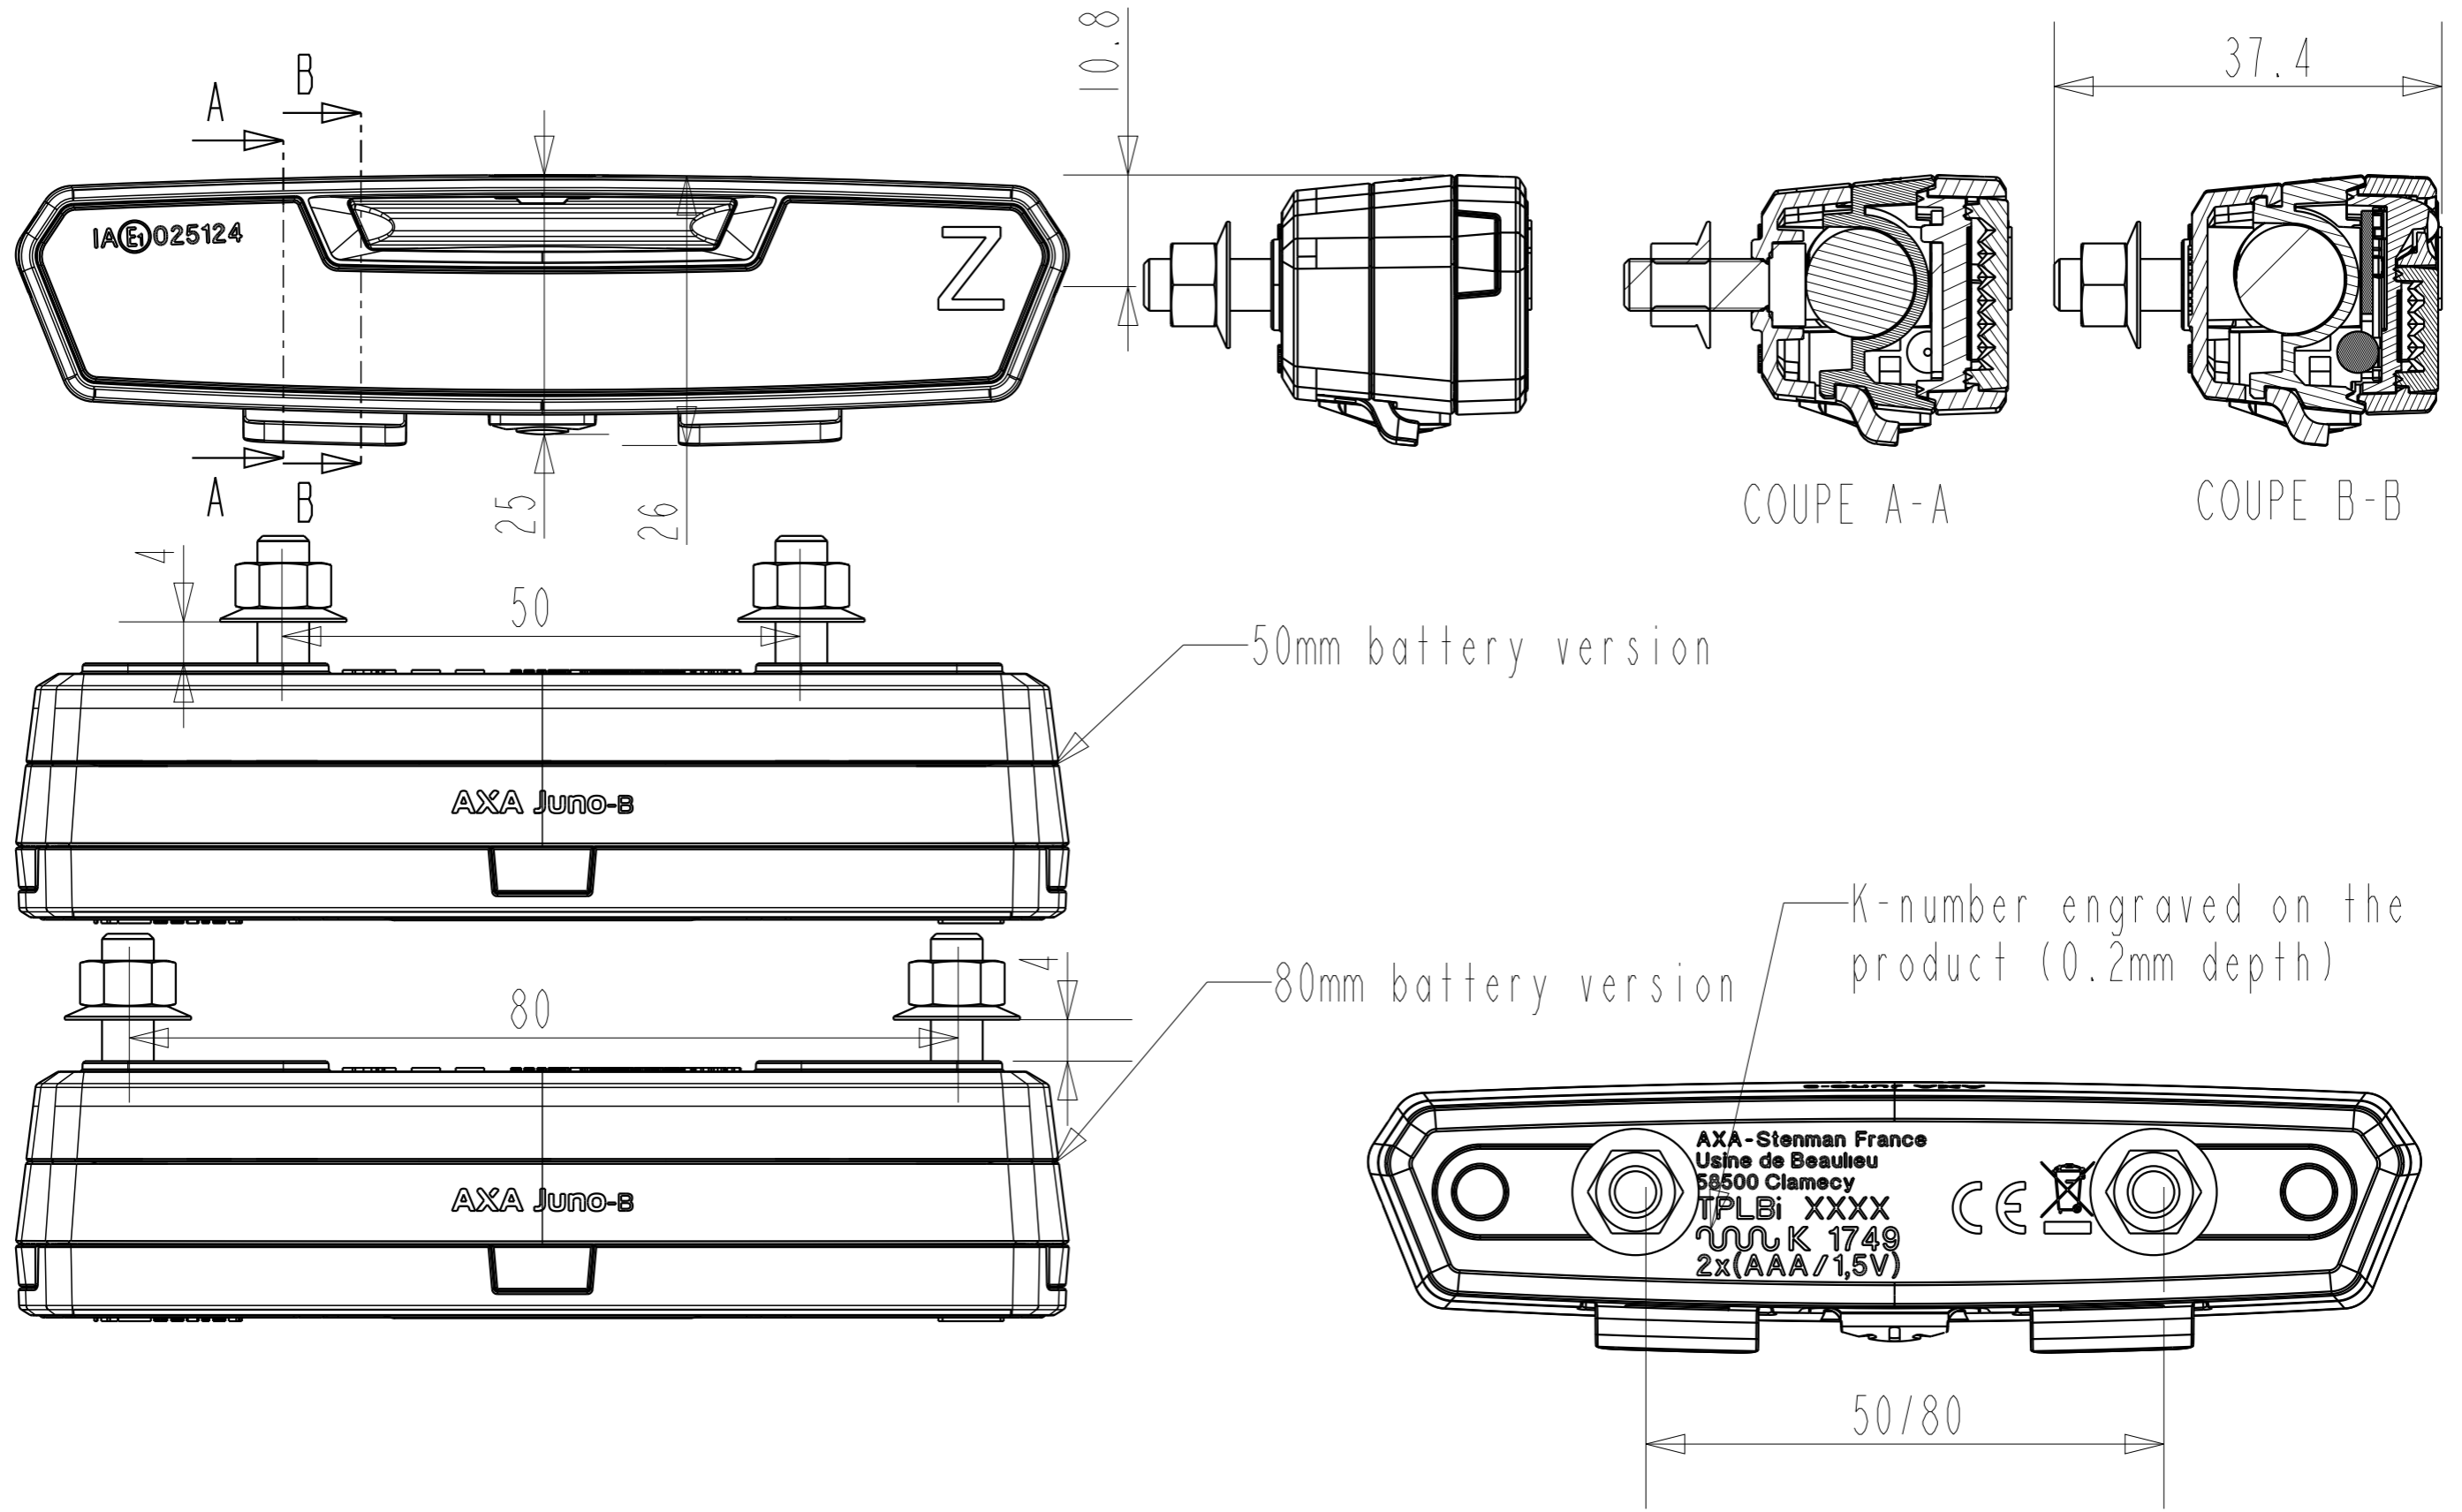

NAME: Juno Ebike  
 UNITS: mm

REFERENCE AXIS FOR REAR LIGHT =  
 LONGITUDINAL AXIS OF THE BICYCLE

K-number engraved on the product (0.2mm depth)

REFERENCE AXIS FOR REAR LIGHT = LONGITUDINAL AXIS OF THE BICYCLE