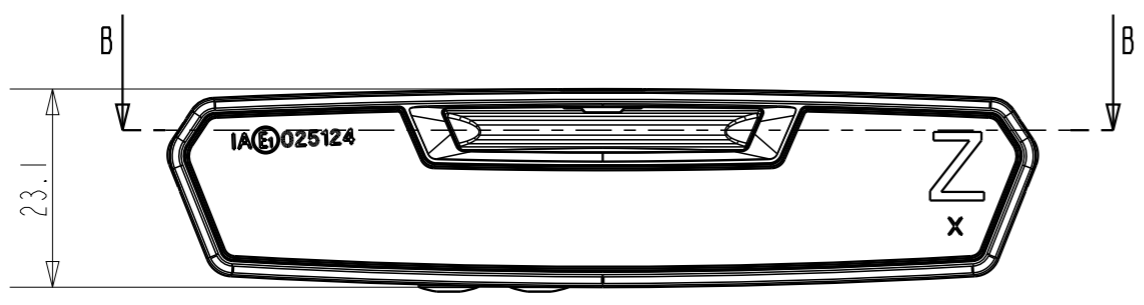

NAME: Juno Ebike  
 UNITS: mm

REFERENCE AXIS FOR REAR LIGHT =  
 LONGITUDINAL AXIS OF THE BICYCLE

K-number engraved on the product (0.2mm depth)

REFERENCE AXIS FOR REAR LIGHT = LONGITUDINAL AXIS OF THE BICYCLE