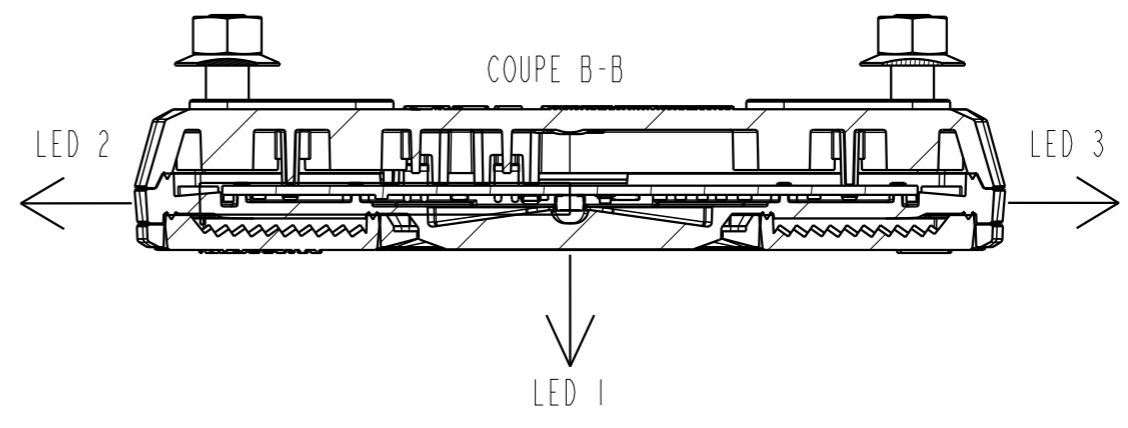

NAME: Juno Ebike  
 UNITS: mm

REFERENCE AXIS FOR REAR LIGHT =  
 LONGITUDINAL AXIS OF THE BICYCLE

K-number engraved on the product (0.2mm depth)

REFERENCE AXIS FOR REAR LIGHT = LONGITUDINAL AXIS OF THE BICYCLE