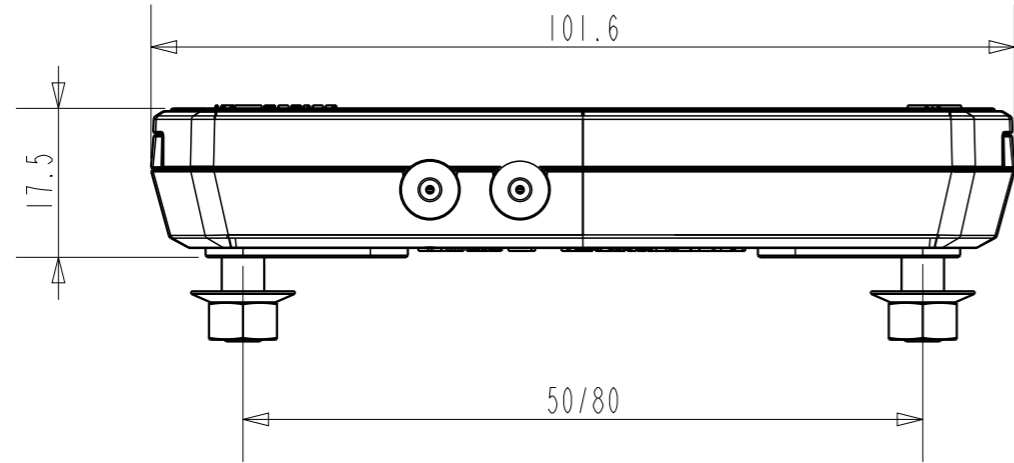

NAME: Juno Ebike  
 UNITS: mm

REFERENCE AXIS FOR REAR LIGHT =  
 LONGITUDINAL AXIS OF THE BICYCLE

K-number engraved on the product (0.2mm depth)

REFERENCE AXIS FOR REAR LIGHT = LONGITUDINAL AXIS OF THE BICYCLE