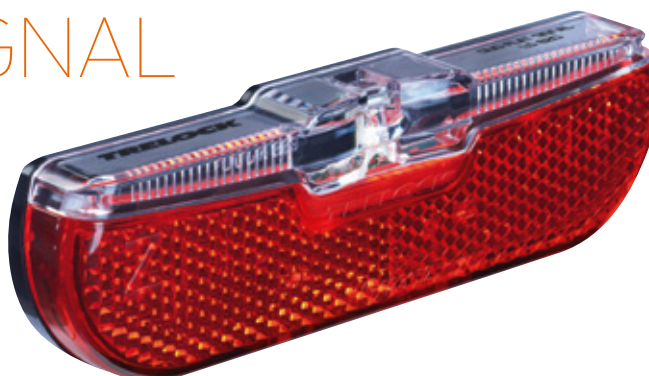

# DUO FLAT SIGNAL

**Brake light**

**French APPROVAL**

**StVZO**

**600 METERS**

## TRELOCK DUO FLAT SIGNAL

Type	LS 614 E-BIKE		LS 615	
	8004610	8004940	8004609	8004941
Mounting distance	50 mm	80 mm	50 mm	80 mm
LED	■		■	
Brake light function	■		■	
Visibility	600 m		600 m	
Light guide	■		■	
Steady			■	
Source	6V - 12 VDC		Hub/Side	