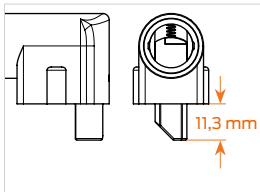

Battery Locks - Overview Battery locks

Battery locks

SF03

Product	Art. no.		Keyed alike options available	
	AXA	Trelock	Ring locks	Folding locks
DT12-SF06	55942095		■	X
GX20		X	■	X
BN21-BN21L	55911795	□	■	X
SF03-SR11-SR20	55911595	□	■	□
BN18	55911695	□	■	□
IT21	55911895	□	■	□

■ Standard □ Optional X No