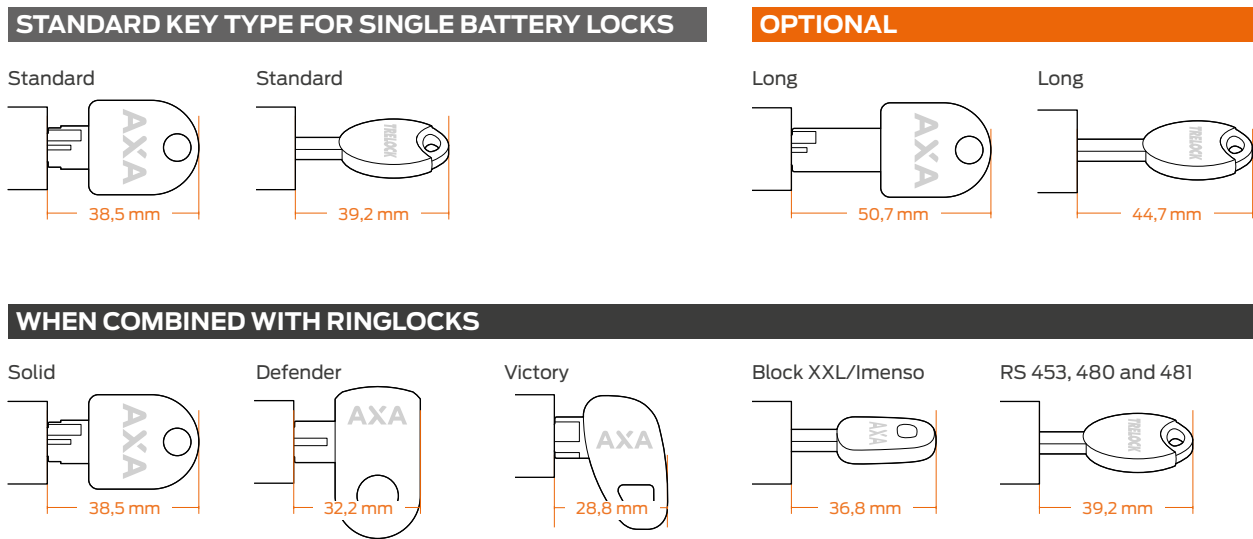

Battery lock range

The portfolio below shows you some of the most sold locks of our range of battery locks. Besides battery locks with a standard key we also have some versions with a long key which you can see in the table. Contact your sales manager to find out all the options we have available and learn more about our customized options.

BOSCH ® Battery locks BES2

Bat.	Product	Art. no.		Keyed alike options available	
		AXA	Trelock	Ring locks	Folding locks
⊕	Bosch Rack BES2	55923195	8003436	■	■
⊙	Bosch Frame BES2	55921195	8003439	■	■
	Bosch Frame BES2 - long key	55921395	8004515	□	□
ⓘ	Bosch Powertube BES2	55925295	8004620	■	■
	Bosch Powertube BES2 - long key	55925495E	8005285	□	□

■ Standard □ Optional X No