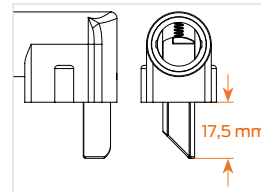

BN18

IT21

Product	Art. no.		Keyed alike options available	
	AXA	Trelock	Ring locks	Folding locks
DT12-SF06	55942095		■	X
GX20		X	■	X
BN21-BN21L	55911795	□	■	X
SF03-SR11-SR20	55911595	□	■	□
BN18	55911695	□	■	□
IT21	55911895	□	■	□