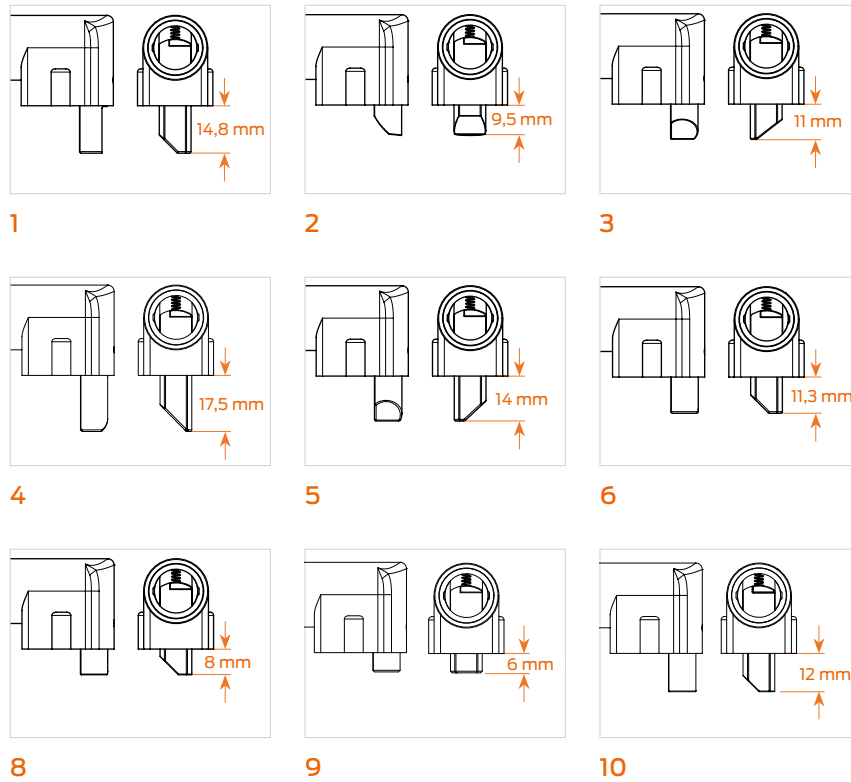

Battery Locks - Overview Battery locks

ELH Universal lock Battery locks

Product	Art. no.		Keyed alike options available	
	AXA	Trelock	Ring locks	Folding locks
Type 1	55927595	☐	☒	☐
Type 2	55927695	☐	☒	☐
Type 3		☐	☒	☐
Type 4	55911895	☐	☒	☐
Type 5	55911695	☐	☒	☐
Type 6	55911595	☐	☒	☐
Type 7	55927695E	☐	☒	☐
Type 8		☐	☒	☐
Type 9		☐	☒	☐
Type 10		☐	☒	☐

■ Standard □ Optional X No