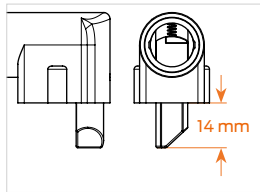

BN18

IT21

Product	Art. no.		Keyed alike options available	
	AXA	Trelock	Ring locks	Folding locks
DT12-SF06	55942095		■	X
GX20		X	■	X
BN21-BN21L	55911795	□	■	X
SF03-SR11-SR20	55911595	□	■	□
BN18	55911695	□	■	□
IT21	55911895	□	■	□