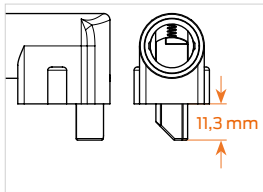

Battery Locks - Overview Battery locks

Battery locks

SF03

Product	Art. no.		Keyed alike options available	
	AXA	Trelock	Ring locks	Folding locks
DT12-SF06	55942095		■	X
GX20		X	■	X
BN21-BN21L-IT23-IT23L	55911795	□	■	X
SF03-SR11-SR20	55911595	□	■	□
BN18	55911695	□	■	□
IT21	55911895	□	■	□

■ Standard □ Optional X No