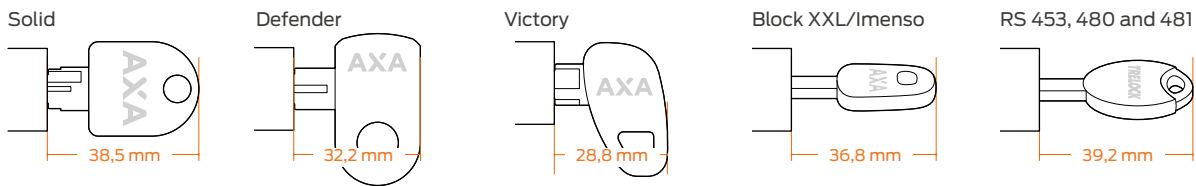

STANDARD KEY TYPE FOR SINGLE BATTERY LOCKS

OPTIONAL

WHEN COMBINED WITH RINGLOCKS

BOSCH [®] Battery locks BES3

Axial BES3

Rack BES3

Frame BES3

Bat.	Product	Art. no.		Keyed alike options available	
		AXA	Trelock	Ring locks	Folding locks
I	Axial (Powertube 500/625/750)	55922595	8005570	X	X
O	Frame (Powerpack 545/600/725/800)	55931195	8006080E	■	□
	Frame long key (Powerpack 545/600/725/800)	55931395E	8006081E	□	□
C	Rack (Powerpack 545/600/725/800)	55933195 E	8006128	■	□