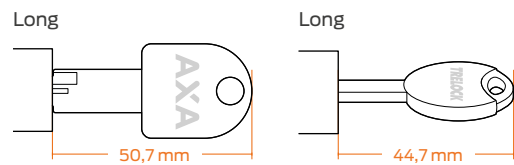

STANDARD KEY TYPE FOR SINGLE BATTERY LOCKS

OPTIONAL

WHEN COMBINED WITH RINGLOCKS

BOSCH [®] Battery locks BES3

Axial BES3

Rack BES3

Frame BES3

Bat.	Product	Art. no.		Keyed alike options available	
		AXA	Trelock	Ring locks	Folding locks
I	Axial (Powertube 500/625/750)	55922595	8005570	X	X
O	Frame (Powerpack 545/600/725/800)	55931195	8006080E	■	□
	Frame long key (Powerpack 545/600/725/800)	55931395E	8006081E	□	□
C	Rack (Powerpack 545/600/725/800)	55933195 E	8006128	■	□