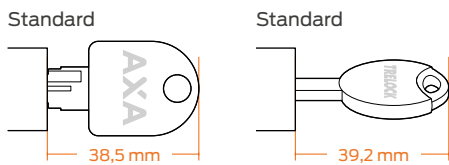

STANDARD KEY TYPE FOR SINGLE BATTERY LOCKS

OPTIONAL

WHEN COMBINED WITH RINGLOCKS

BOSCH [®] Battery locks BES3

Axial BES3

Rack BES3

Frame BES3

Bat.	Product	Art. no.		Keyed alike options available	
		AXA	Trelock	Ring locks	Folding locks
I	Axial (Powertube 500/625/750)	55922595	8005570	X	X
O	Frame (Powerpack 545/600/725/800)	55931195	8006080E	■	□
	Frame long key (Powerpack 545/600/725/800)	55931395E	8006081E	□	□
C	Rack (Powerpack 545/600/725/800)	55933195 E	8006128	■	□