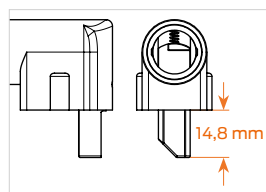

Battery Locks - Overview Battery locks

ELH Universal lock Battery locks

Universal lock

1

2

3

4

5

6

7

8

9

10

Product	Art. no.		Keyed alike options available	
	AXA	Trelock	Ring locks	Folding locks
Type 1	55927595	☐	☐	☐
Type 2	55927695	☐	☐	☐
Type 3		☐	☐	☐
Type 4	55911895	☐	☐	☐
Type 5	55911695	☐	☐	☐
Type 6	55911595	☐	☐	☐
Type 7	55927695E	☐	☐	☐
Type 8		☐	☐	☐
Type 9		☐	☐	☐
Type 10		☐	☐	☐

■ Standard □ Optional X No

BAFANG

Battery locks

Lock

Carrier

F03

F07-F08

Product	Art. no.		Keyed alike options available	
	AXA	Trelock	Ring locks	Folding locks
Carrier	55927695E	☐	☒	☐
F03	☐	☐	☒	☐
F07-F08*	55927695	☐	☒	☐

■ Standard □ Optional * When ordering battery + slider, mention AXA version X No