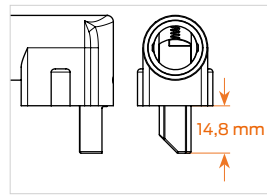

Battery Locks - Overview Battery locks

ELH Universal lock Battery locks

Universal lock

1

2

3

4

5

6

7

8

9

10

Product	Art. no.		Keyed alike options available	
	AXA	Trelock	Ring locks	Folding locks
Type 1	55927595	☐	☐	☐
Type 2	55927695	☐	☐	☐
Type 3		☐	☐	☐
Type 4	55911895	☐	☐	☐
Type 5	55911695	☐	☐	☐
Type 6	55911595	☐	☐	☐
Type 7	55927695E	☐	☐	☐
Type 8		☐	☐	☐
Type 9		☐	☐	☐
Type 10		☐	☐	☐

■ Standard □ Optional X No

BAFANG

Battery locks

Lock

Carrier

F03

F07-F08

Product	Art. no.		Keyed alike options available	
	AXA	Trelock	Ring locks	Folding locks
Carrier	55927695E	☐	☒	☐
F03	☐	☐	☒	☐
F07-F08*	55927695	☐	☒	☐

■ Standard □ Optional * When ordering battery + slider, mention AXA version X No